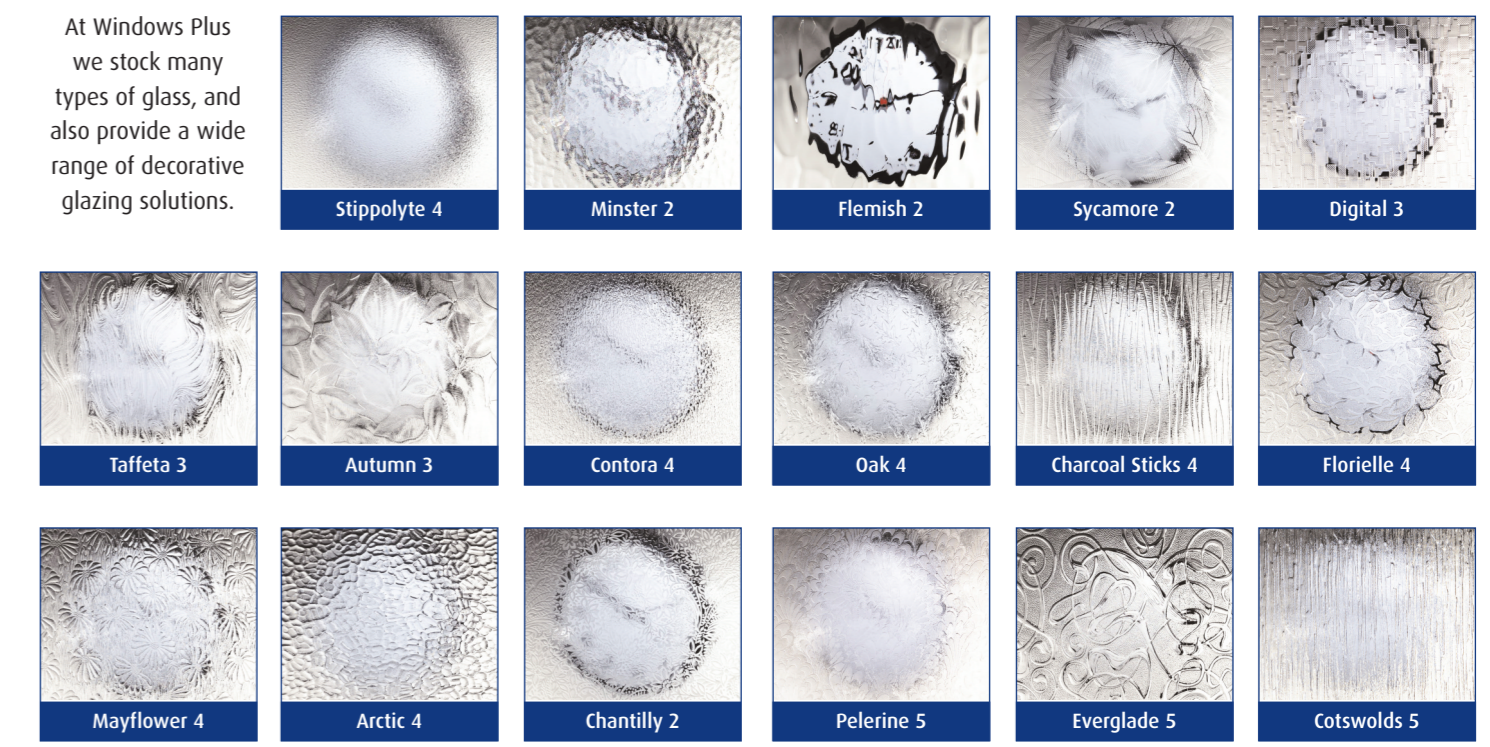

Glazing, colour and furniture options

Glass patterns and glazing options

At Windows Plus we stock many types of glass, and also provide a wide range of decorative glazing solutions.