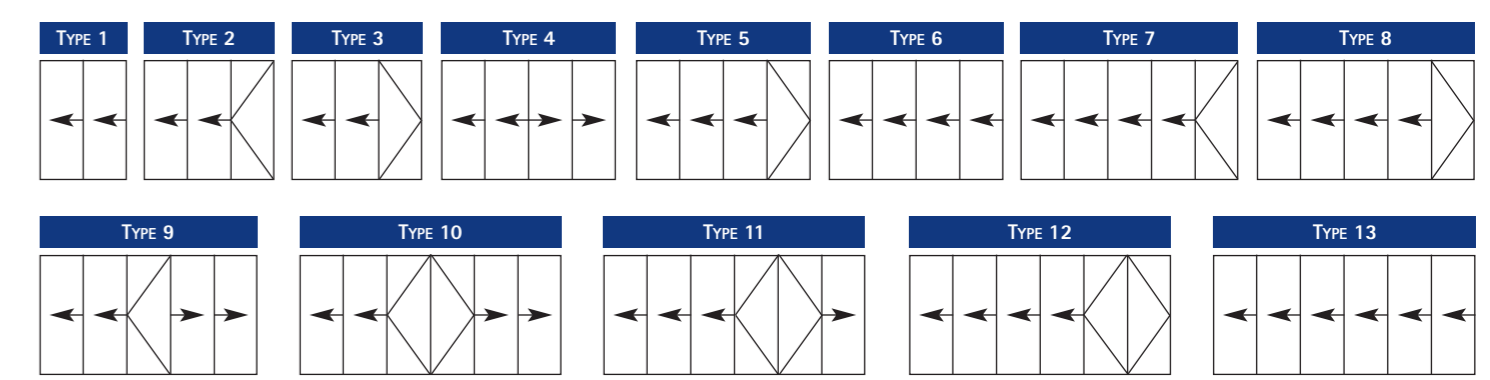

Minimum Height	Maximum Height
1600mm	2300mm**
Minimum Width	Maximum Width
1600mm	6000mm**
Min Single Door Width	Max Single Door Width
600mm	1000mm

Variations
Individual panel width not to exceed 1,000mm. Leaf heights and widths are dependent on style and design.
**The sizes detailed left are for guidance only.